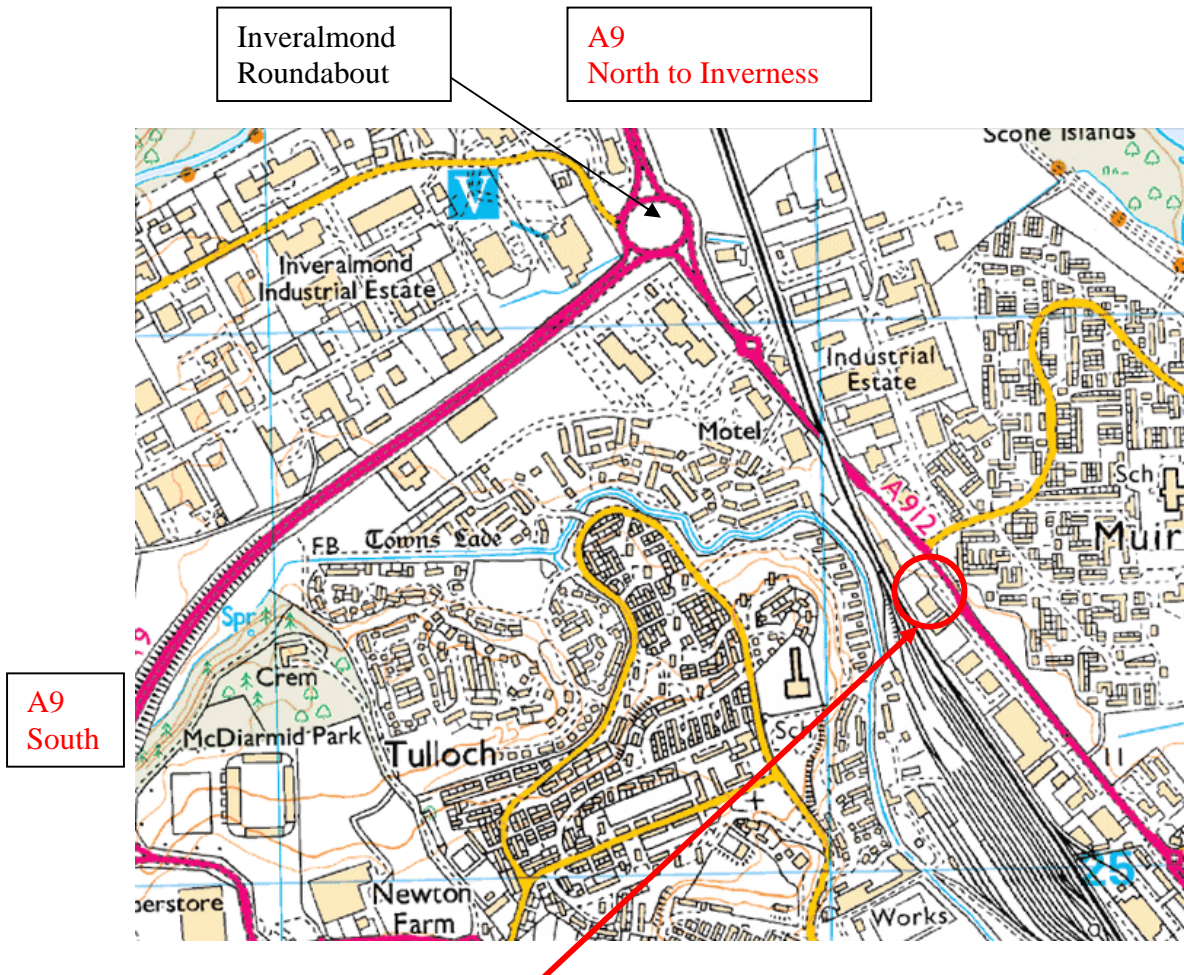

Directions to I & H Brown Ltd. Perth office

I & H Brown Ltd, 174 Dunkeld Road, Perth, PH1 3AA
DDI: 01738 637 171

From the Inveralmond roundabout take the exit for A912 Perth, pass under a railway bridge, at the traffic lights go straight on and take the next right into the car showroom minor road, turn right for I & H Brown Ltd.